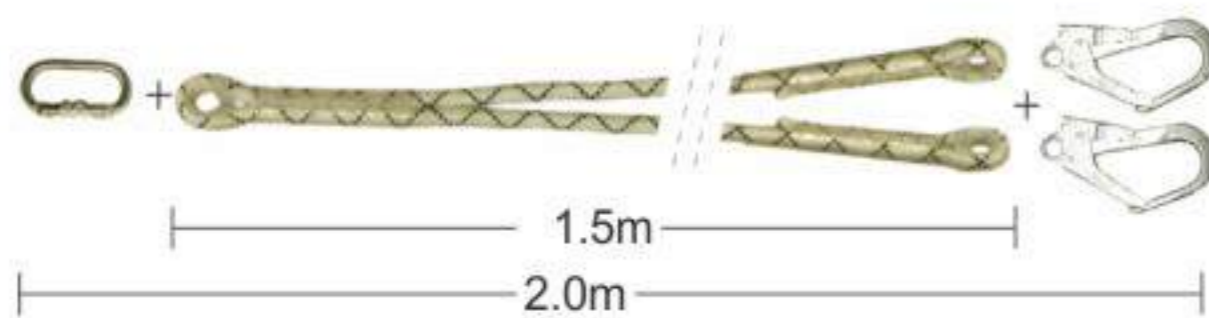

FBO-TE6117 LANYARDS

Rope: 1.3-2m ϕ 10.5mm Nylon rope
Hook: Chrome, mouth open: 55mm (one or two hooks)
Weight:370g
Bearing: 2.2 tons/100kgs person
PE Bag: 10pcs 16/15kgs 48x22x34cm 7950pcs/20'