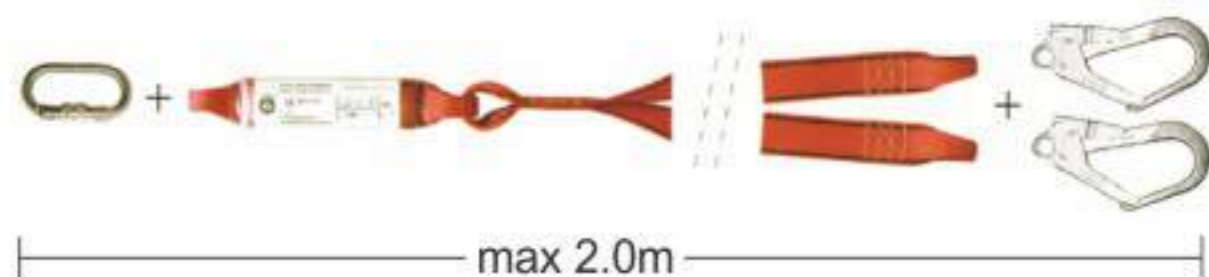

FBO-TE6106 ENERGY ABAORBR LANYARDS

Belt: 2.0m x 45mm polyester belt
Hook:Chrome, mouth open: 55mm (two hooks)
Weight:490g
Energy absorber: 0.75m
10pcs 19/18kgs 43x30x34cm 6500pcs/20'