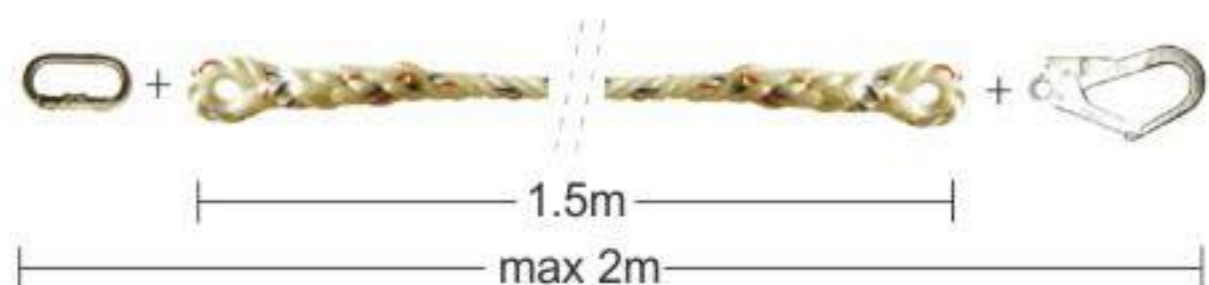

FBO-TE6107 LANYARDS

Rope: 1.3-2m ϕ 14mm,(12mm,16mm) polyester rope
Hook: Chrome, mouth open: 55mm (one or two hooks)
Weight:225g
Bearing: 2.2 tons/100kgs person
PE Bag: 20pcs 16/15kgs 42x21x30cm 21600pcs/20'