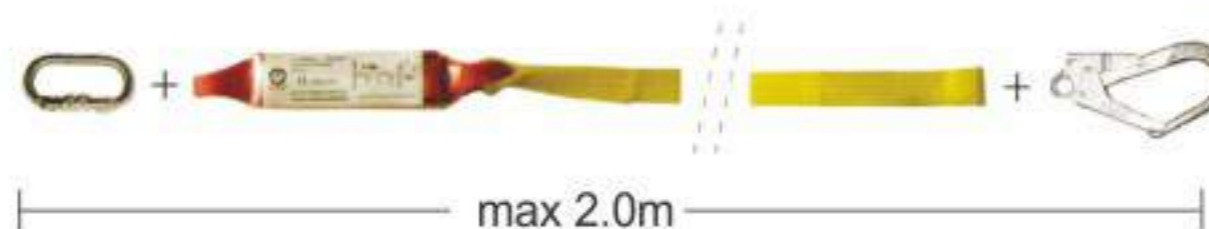

FBO-TE6105 ENERGY ABAORBR LANYARDS

Belt: max 2.0m x 30mm polyester belt
Hook:Chrome, mouth open: 55mm (one hook)
Weight:365g
Energy absorber: 0.75m
20pcs 17/16kgs 43x34x30cm 13000pcs/20'