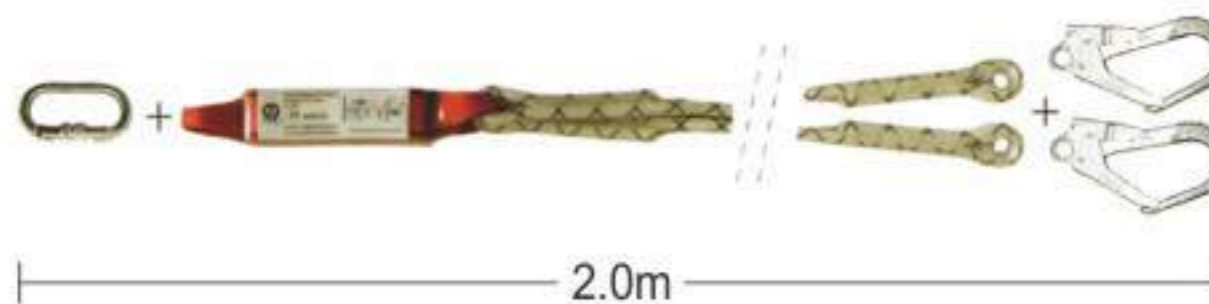

FBO-TE6114 ENERGY ABAORBR LANYARDS

Rope: 2.0m ϕ 10.5mm Nylon rope
Hook: Chrome, mouth open: 55mm (one or two hooks)
Weight:675g
Bearing: 2.2 tons/100kgs person
PE Bag: 10pcs 19/18kgs 43x30x34cm 6500pcs/20'